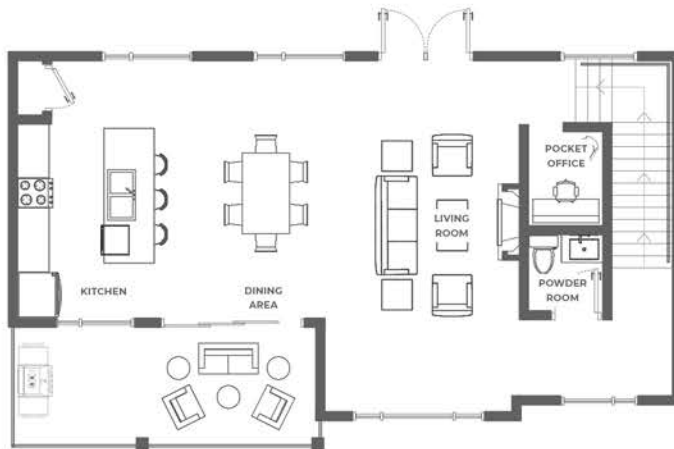

LEVEL THREE 947 FT²

PRIMARY BEDROOM	12-0 X 17
WALK IN CLOSET	7-6 X 6-2
ENSUITE	10-11 X 8-6
LAUNDRY	6-6 X 5-2
BATHROOM	8-0 X 6-8
BEDROOM TWO	10-0 X 12-2
BEDROOM THREE	10-2 X 10-0

LEVEL TWO 926 FT²

KITCHEN	9-0 X 17-0
DINING AREA	10-2 X 17-0
LIVING ROOM	13-0 X 23-0
POCKET OFFICE	5-0 X 6-6
POWDER ROOM	5-0 X 5-4
OPEN DECK	8-4 X 8-0
COVERED DECK	11-0 X 8-0

LEVEL ONE 834 FT²

GARAGE	19-0 X 24-4
BEDROOM FOUR	12-10 X 10-4
FOYER	9-4 X 9-2
BATHROM	6-4 X 6-4
MECHANICAL ROOM	6 X 8-2