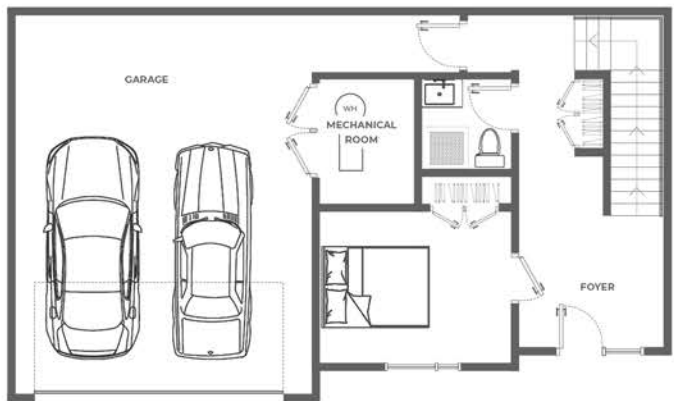

LEVEL THREE 947 FT²

PRIMARY BEDROOM	12-0 X 17
WALK IN CLOSET	7-6 X 6-2
ENSUITE	10-11 X 8-6
LAUNDRY	6-6 X 5-2
BATHROOM	8-0 X 6-8
BEDROOM TWO	10-0 X 12-2
BEDROOM THREE	10-2 X 10-0

LEVEL TWO 926 FT²

KITCHEN	9-0 X 17-0
DINING AREA	10-2 X 17-0
LIVING ROOM	13-0 X 23-0
POCKET OFFICE	5-0 X 6-6
POWDER ROOM	5-0 X 5-4
OPEN DECK	8-4 X 8-0
COVERED DECK	11-0 X 8-0

LEVEL ONE 834 FT²

GARAGE	19-0 X 24-4
BEDROOM FOUR	12-10 X 10-4
FOYER	9-4 X 9-2
BATHROM	6-4 X 6-4
MECHANICAL ROOM	6 X 8-2