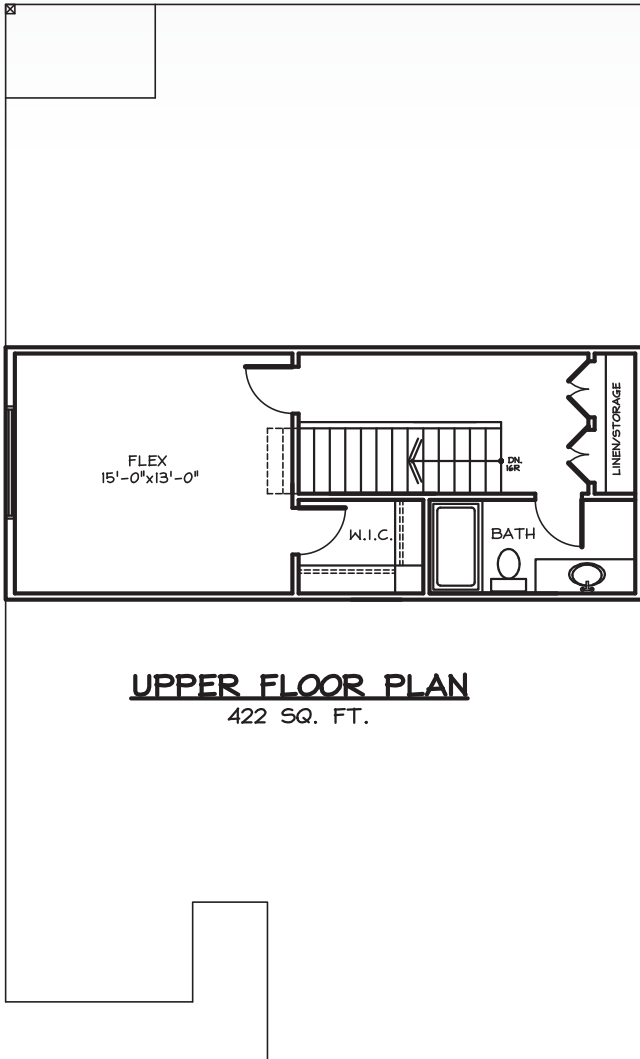

SILVERSTONE
ESTATES

SL 3 - E

QUALITY HOMES, BUILT ON TRUST.

C. 250.331.1877 O. 250.338.6318
BILL@INTEGRAHOMESCV.COM WWW.INTEGRAHOMESCV.COM