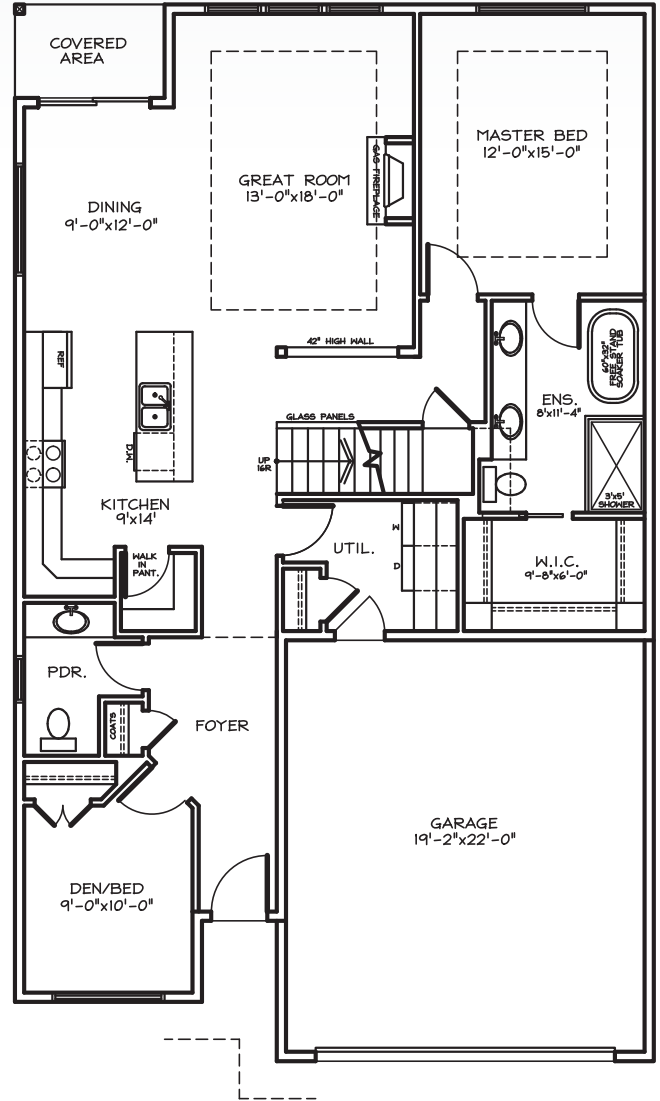

SILVERSTONE
ESTATES

SL 3 - E

QUALITY HOMES, BUILT ON TRUST.

C. 250.331.1877 O. 250.338.6318
BILL@INTEGRAHOMESCV.COM WWW.INTEGRAHOMESCV.COM